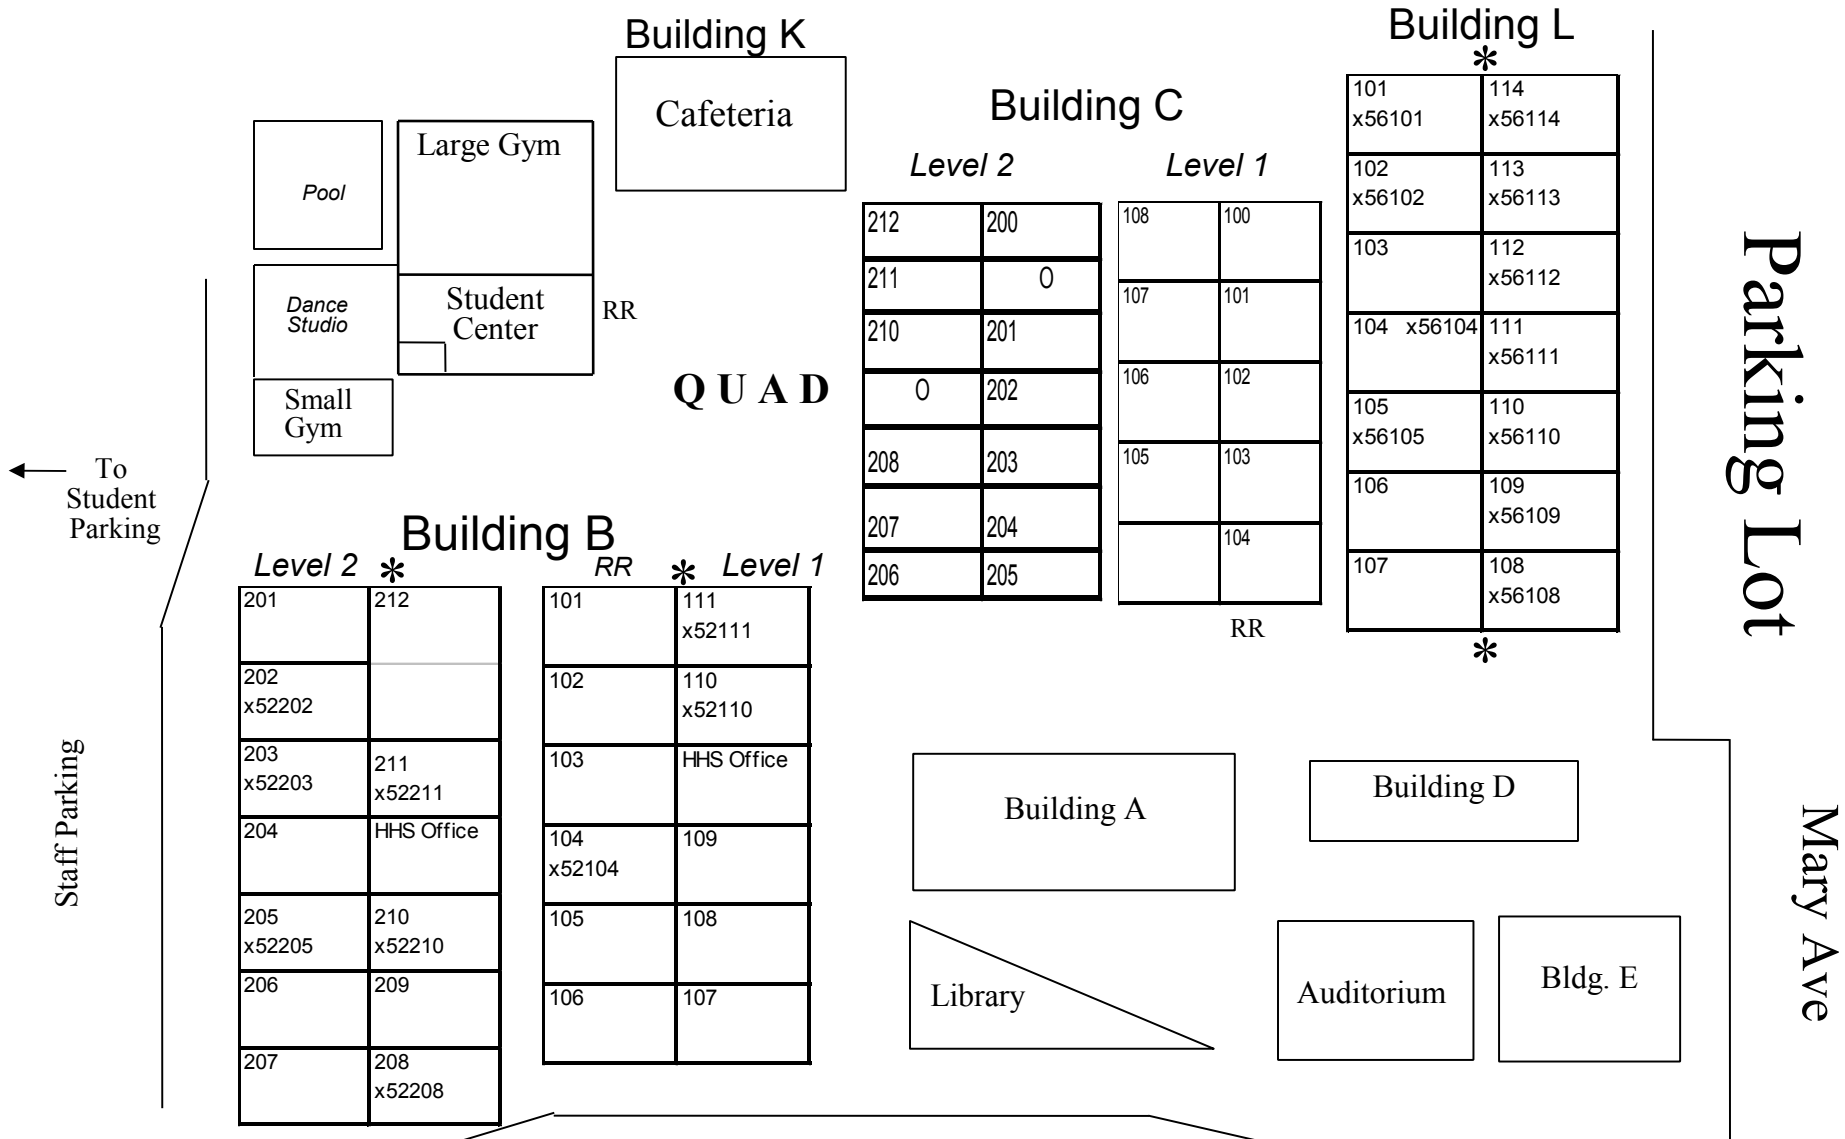

# West Valley Chinese Language School

@Homestead High School, 21370 Homestead Rd, Cupertino, CA 95014  
Classroom Location

*Level 2*

212	200
211	0
210	201
0	202
208	203
207	204
206	205

*Level 1*

108	100
107	101
106	102
105	103
	104

101 x56101	114 x56114
102 x56102	113 x56113
103	112 x56112
104 x56104	111 x56111
105 x56105	110 x56110
106	109 x56109
107	108 x56108

*Level 2* \*

201	212
202 x52202	
203 x52203	211 x52211
204	HHS Office
205 x52205	210 x52210
206	209
207	208 x52208

RR \* *Level 1*

101	111 x52111
102	110 x52110
103	HHS Office
104 x52104	109
105	108
106	107

← To Student Parking

Staff Parking

Parking Lot

Mary Ave

**Homestead Road**

*RR: Restroom; \* Entrance*